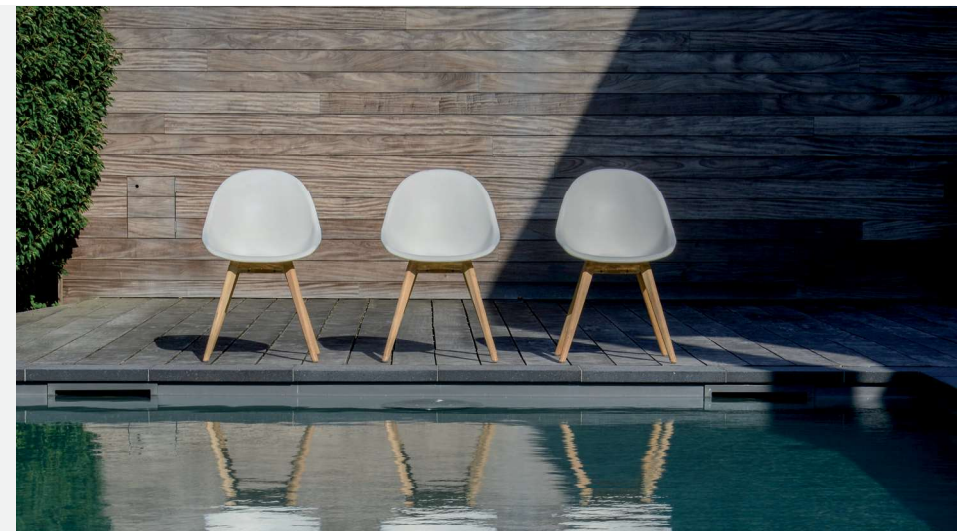

BASTIA

H83 SH43 AH65 W57 D63

ART. WICKER

97215 dolphin grey
97218 anthracite

flat wicker

ADRIA

H95 AH66 SH45 W59 D50

ART. WICKER CUSHION POLYESTER

97580 cappuchino sand

dining chair - high back
half cord wicker

FIRENZE

H95 AH66 SH45 W59 D50

ART. WICKER CUSHION POLYESTER

99056 black black
99477 natural cappuchino

dining chair - high back
round cord wicker

KOPENHAGEN

H80 SH44 AH68 W55 D50

ART. SYNTHETIC CUSHION OLEFIN

95047 white frappuccino
95048 black dark grey

design chair - teak legs

STOCKHOLM

H84 SH46 W52 D50

ART. SYNTHETIC

95031 white

design chair - teak legs