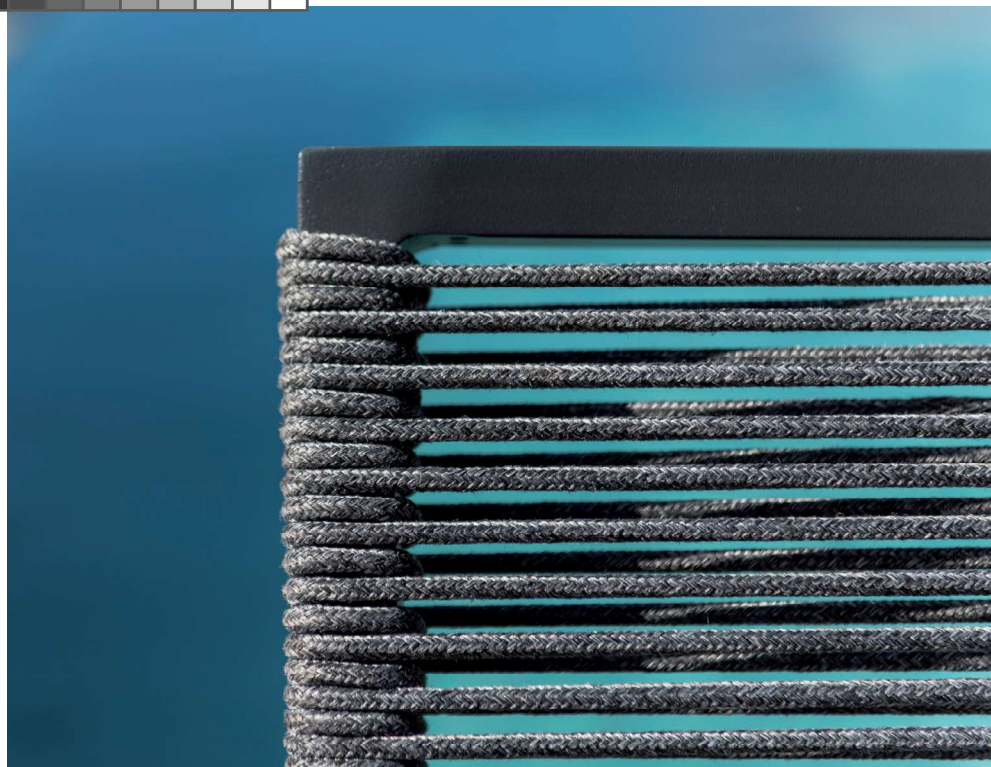

DANILO

ART.	ALU	ROPE OLEFIN
LOUNGE SET		
2x 1-seat		H75 W75 D63
2-seat		H75 W132 D63
coffee table teak		H38 W120 D70
97681	charcoal	dark grey
cushion olefin		
teak arm